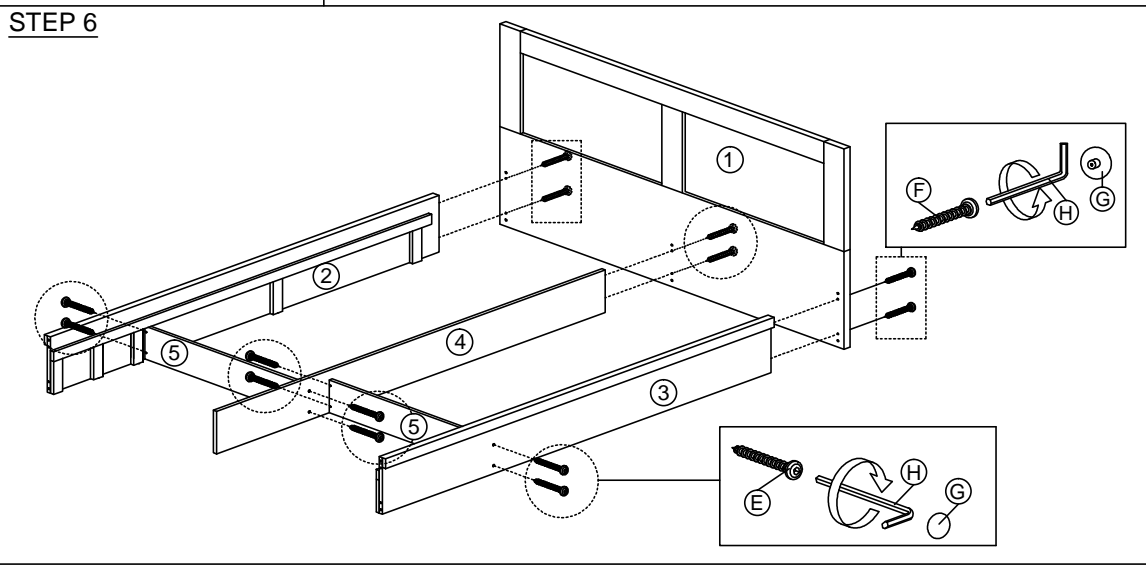

SOFT, DRY CLOTH

CHEMICAL

HEAT

KEEP DRY

HANDLE WITH CARE

DO NOT USE KNIFE

ASSEMBLY INSTRUCTION

MODEL : HM 599.11

DESCRIPTION : QUEEN BED WITH 2 DRAWERS

HARDWARE	A	B	C	D	E	F	G	H	I
WOOD DOWEL 8 X 25	1X10	CB SCREW M3.5X16MM	CB SCREW M4X38MM	NAIL 5/8	CSK CAP WOOD M6X50MM	CSK CAP WOOD M6X70MM	QUICKFIT CAP	L KEY	DRAWER SLIDE 18"
		1X24	1X36	1X20	1X12	1X8	1X20	1X1	2 SETS