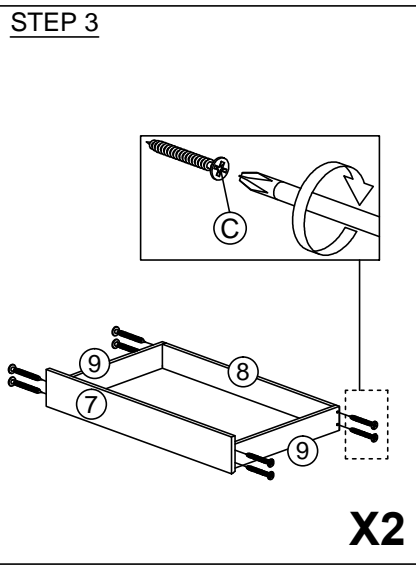

SOFT, DRY CLOTH

CHEMICAL

HEAT

KEEP DRY

HANDLE WITH CARE

DO NOT USE KNIFE

ASSEMBLY INSTRUCTION

MODEL : HM 599.11

DESCRIPTION : QUEEN BED WITH 2 DRAWERS

HARDWARE	A	B	C	D	E	F	G	H	I
WOOD DOWEL 8 X 25	1X10	CB SCREW M3.5X16MM	CB SCREW M4X38MM	NAIL 5/8	CSK CAP WOOD M6X50MM	CSK CAP WOOD M6X70MM	QUICKFIT CAP	L KEY	DRAWER SLIDE 18"
		1X24	1X36	1X20	1X12	1X8	1X20	1X1	2 SETS