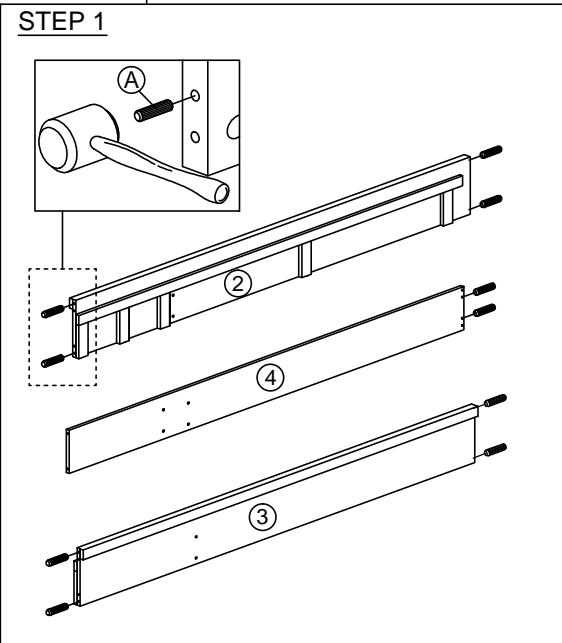

SOFT, DRY CLOTH

CHEMICAL

HEAT

KEEP DRY

HANDLE WITH CARE

DO NOT USE KNIFE

ASSEMBLY INSTRUCTION

MODEL : HM 599.11

DESCRIPTION : QUEEN BED WITH 2 DRAWERS

HARDWARE	A	B	C	D	E	F	G	H	I
WOOD DOWEL 8 X 25	1X10	CB SCREW M3.5X16MM	CB SCREW M4X38MM	NAIL 5/8	CSK CAP WOOD M6X50MM	CSK CAP WOOD M6X70MM	QUICKFIT CAP	L KEY	DRAWER SLIDE 18"
		1X24	1X36	1X20	1X12	1X8	1X20	1X1	2 SETS