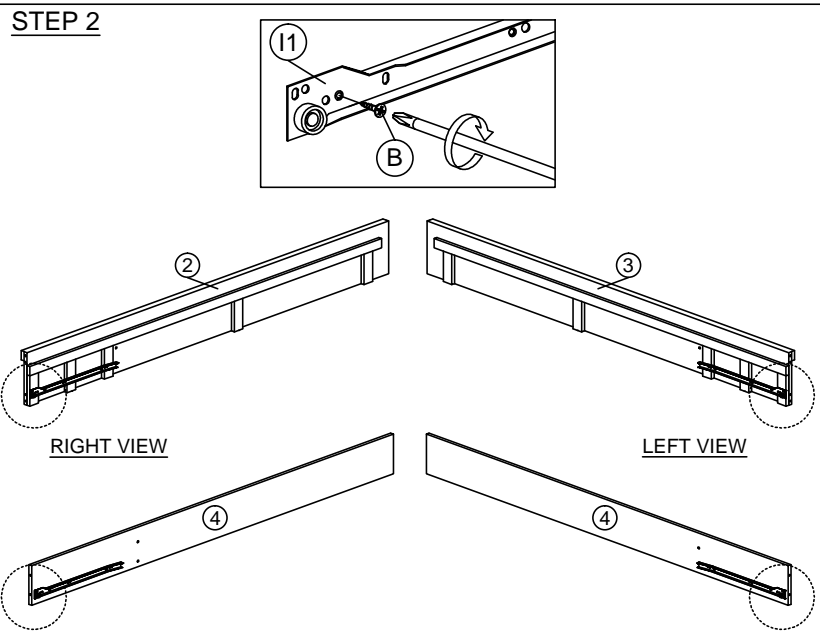

SOFT, DRY CLOTH

CHEMICAL

HEAT

KEEP DRY

HANDLE WITH CARE

DO NOT USE KNIFE

ASSEMBLY INSTRUCTION

MODEL : HM 599.11

DESCRIPTION : QUEEN BED WITH 2 DRAWERS

HARDWARE	A	B	C	D	E	F	G	H	I
WOOD DOWEL 8 X 25	1X10	CB SCREW M3.5X16MM	CB SCREW M4X38MM	NAIL 5/8	CSK CAP WOOD M6X50MM	CSK CAP WOOD M6X70MM	QUICKFIT CAP	L KEY	DRAWER SLIDE 18"
		1X24	1X36	1X20	1X12	1X8	1X20	1X1	2 SETS