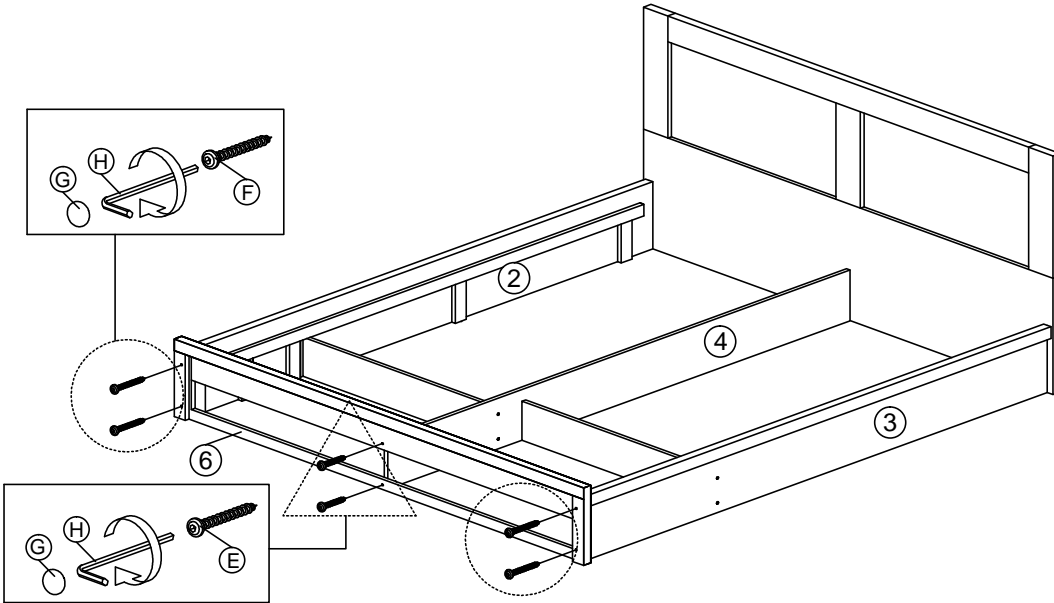

ASSEMBLY INSTRUCTION

MODEL : HM 599.11

DESCRIPTION : QUEEN BED WITH 2 DRAWERS

STEP 7