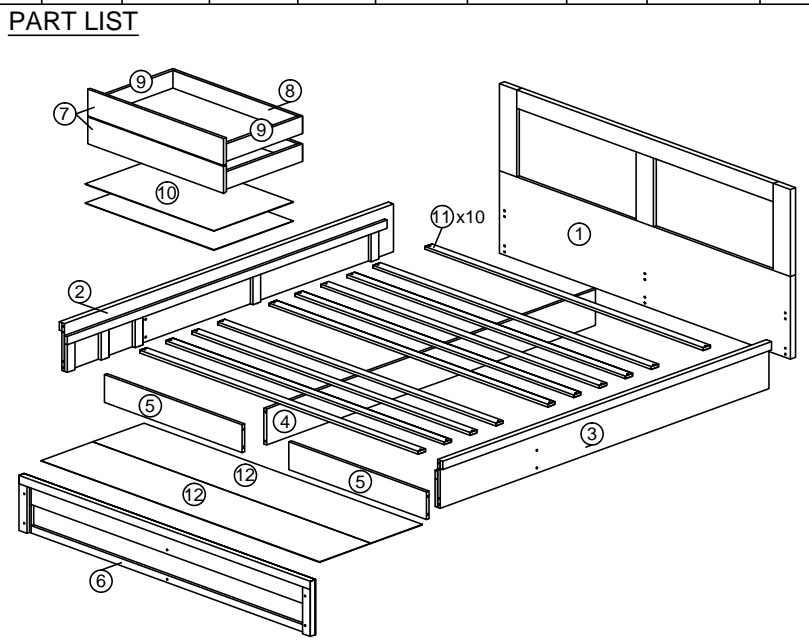

SOFT, DRY CLOTH

CHEMICAL

HEAT

KEEP DRY

HANDLE WITH CARE

DO NOT USE KNIFE

ASSEMBLY INSTRUCTION

MODEL : HM 599.11

DESCRIPTION : QUEEN BED WITH 2 DRAWERS

HARDWARE	A	B	C	D	E	F	G	H	I
WOOD DOWEL 8 X 25	1X10	CB SCREW M3.5X16MM	CB SCREW M4X38MM	NAIL 5/8	CSK CAP WOOD M6X50MM	CSK CAP WOOD M6X70MM	QUICKFIT CAP	L KEY	DRAWER SLIDE 18"
		1X24	1X36	1X20	1X12	1X8	1X20	1X1	2 SETS