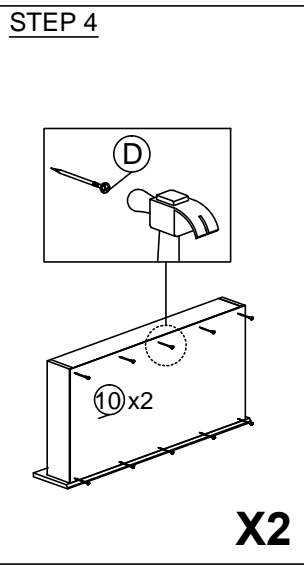

SOFT, DRY CLOTH

CHEMICAL

HEAT

KEEP DRY

HANDLE WITH CARE

DO NOT USE KNIFE

ASSEMBLY INSTRUCTION

MODEL : HM 599.11

DESCRIPTION : QUEEN BED WITH 2 DRAWERS

HARDWARE	A	B	C	D	E	F	G	H	I
WOOD DOWEL 8 X 25	1X10	CB SCREW M3.5X16MM	CB SCREW M4X38MM	NAIL 5/8	CSK CAP WOOD M6X50MM	CSK CAP WOOD M6X70MM	QUICKFIT CAP	L KEY	DRAWER SLIDE 18"
		1X24	1X36	1X20	1X12	1X8	1X20	1X1	2 SETS