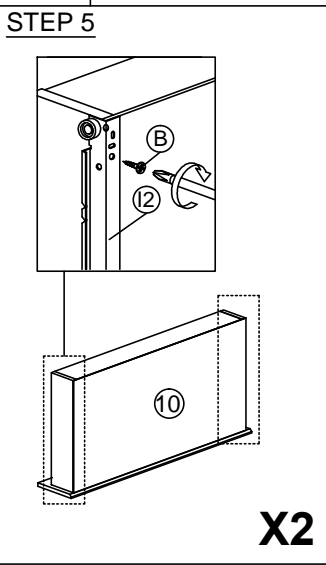

SOFT, DRY CLOTH

CHEMICAL

HEAT

KEEP DRY

HANDLE WITH CARE

DO NOT USE KNIFE

ASSEMBLY INSTRUCTION

MODEL : HM 599.11

DESCRIPTION : QUEEN BED WITH 2 DRAWERS

HARDWARE	A	B	C	D	E	F	G	H	I
WOOD DOWEL 8 X 25	1X10	CB SCREW M3.5X16MM	CB SCREW M4X38MM	NAIL 5/8	CSK CAP WOOD M6X50MM	CSK CAP WOOD M6X70MM	QUICKFIT CAP	L KEY	DRAWER SLIDE 18"
		1X24	1X36	1X20	1X12	1X8	1X20	1X1	2 SETS