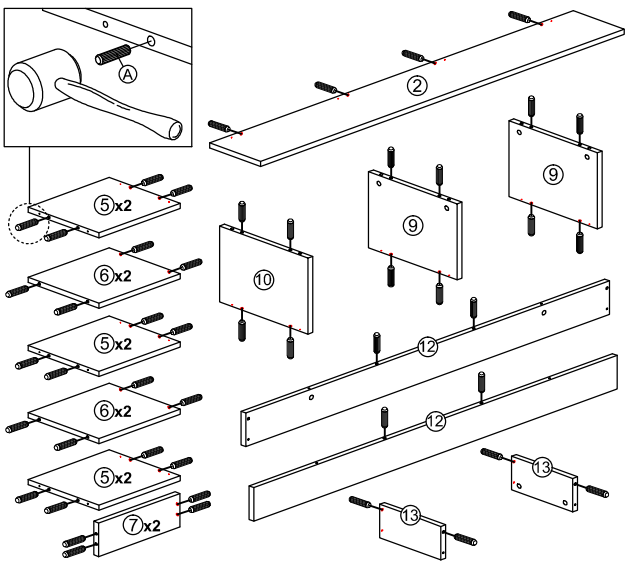

DESCRIPTION: TV CABINET

HARDWARE	A	B	C	D	E	F	G	H	I
WOOD DOWEL 8 X 25	MINIFIX 5654+5546	MINIFIX CAP	CB SCREW M4X45MM	CB SCREW M4X65MM	PLASTIC WALL ANCHOR	SCREW CAP	L KEY	PVC NAIL WITH PIN 5/8	
72	14 SETS	6	34	2	2	26	1	14	

PART LIST

STEP 1

STEP 2

STEP 3

STEP 4

STEP 5

STEP 6

STEP 7