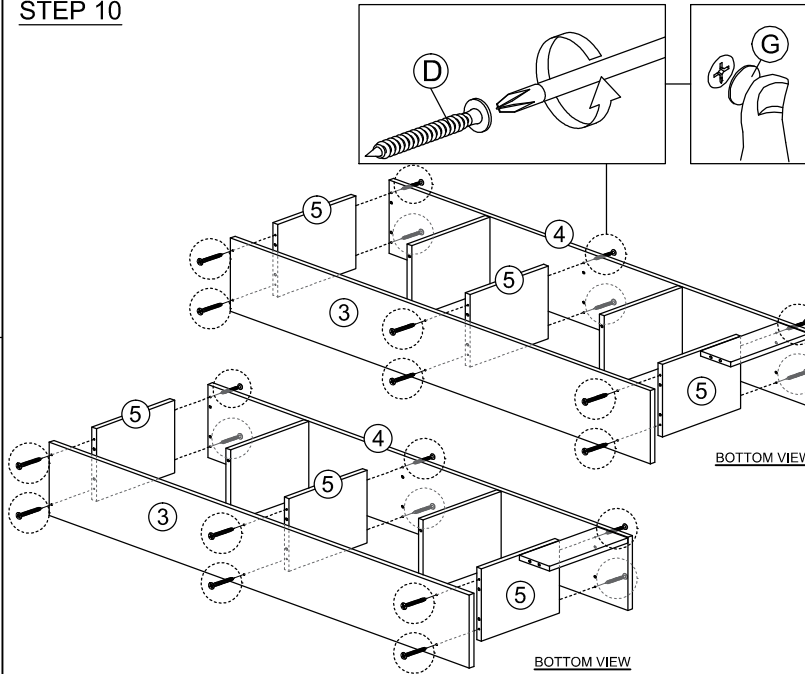

PART LIST

STEP 1

STEP 2

STEP 3

STEP 4

STEP 5

STEP 6

STEP 7

SOFT, DRY CLOTH

CHEMICAL

HEAT

KEEP DRY

HANDLE WITH CARE

DO NOT USE KNIFE

ASSEMBLY INSTRUCTION

MODEL : HM 2255

DESCRIPTION: TV CABINET

STEP 8

STEP 10

STEP 11

STEP 9

STEP 12

STEP 13

COMPLETED