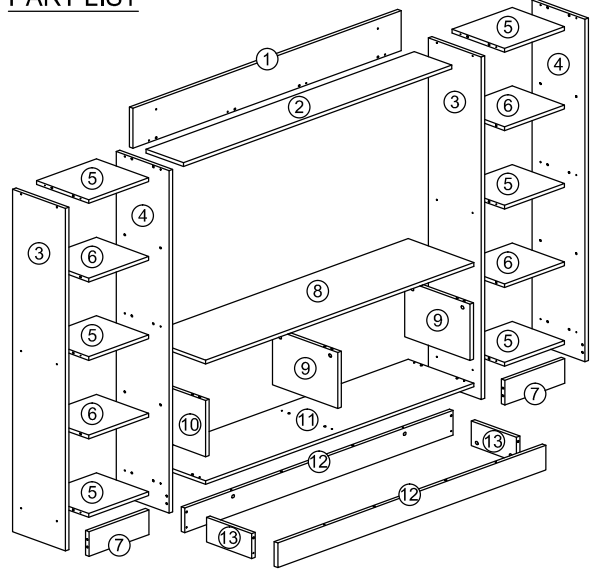

DESCRIPTION: TV CABINET

HARDWARE	A	B	C	D	E	F	G	H	I
WOOD DOWEL 8 X 25	MINIFIX 5654+5546	MINIFIX CAP	CB SCREW M4X45MM	CB SCREW M4X65MM	PLASTIC WALL ANCHOR	SCREW CAP	L KEY	PVC NAIL WITH PIN 5/8	
72	14 SETS	6	34	2	2	26	1	14	

PART LIST

STEP 1

STEP 2

STEP 3

STEP 4

STEP 5

STEP 6

STEP 7