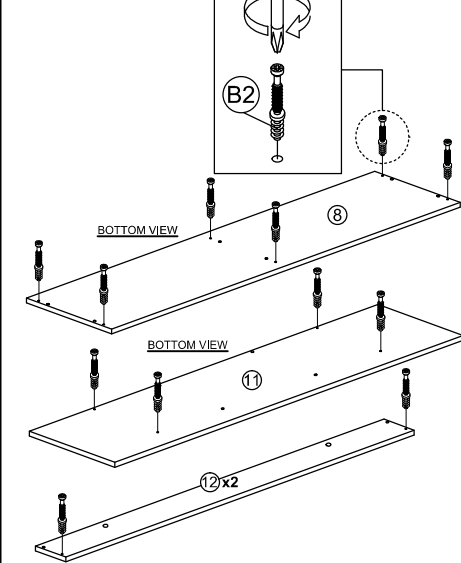

DESCRIPTION: TV CABINET

HARDWARE	A	B	C	D	E	F	G	H	I
WOOD DOWEL 8 X 25	MINIFIX 5654+5546	MINIFIX CAP	CB SCREW M4X45MM	CB SCREW M4X65MM	PLASTIC WALL ANCHOR	SCREW CAP	L KEY	PVC NAIL WITH PIN 5/8	
72	14 SETS	6	34	2	2	26	1	14	

PART LIST

STEP 1

STEP 2

STEP 3

STEP 4

STEP 5

STEP 6

STEP 7