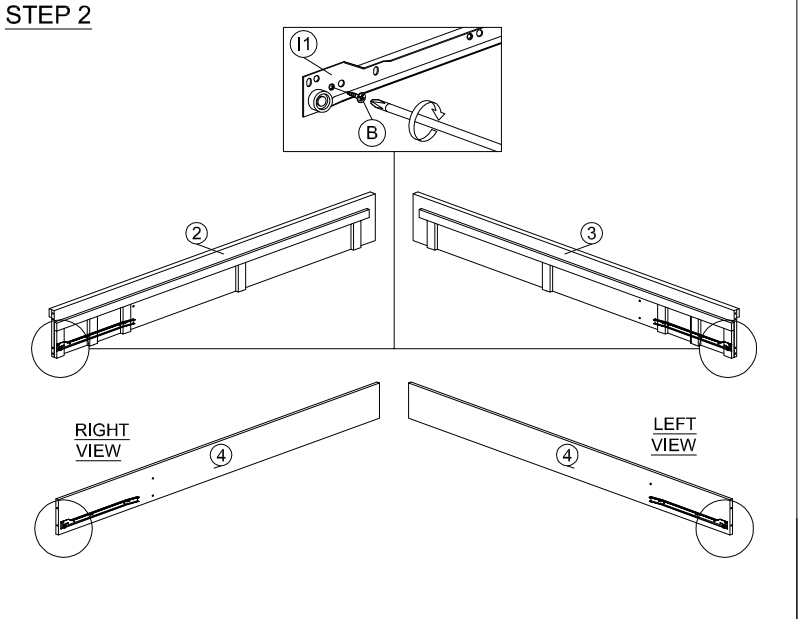

ASSEMBLY INSTRUCTION

MODEL : HM 312

DESC: QUEEN BED WITH 2 DRAWERS

HARDWARE	A	B	C	D	E	F	G	H	I
	WOOD DOWEL 8 X 25	CB SCREW M3.5X16MM	CB SCREW M4X38MM	NAIL 5/8	CSK CAP WOOD M6X50MM	CSK CAP WOOD M6X70MM	MINIFIX CAP 20	L KEY 1	DRAWER SLIDE 18" 2
	10	24	28	20	10	10	20	1	2

ASSEMBLY INSTRUCTION

MODEL : HM 312

DESC: QUEEN BED WITH 2 DRAWERS

STEP 7

STEP 8

STEP 9

COMPLETED