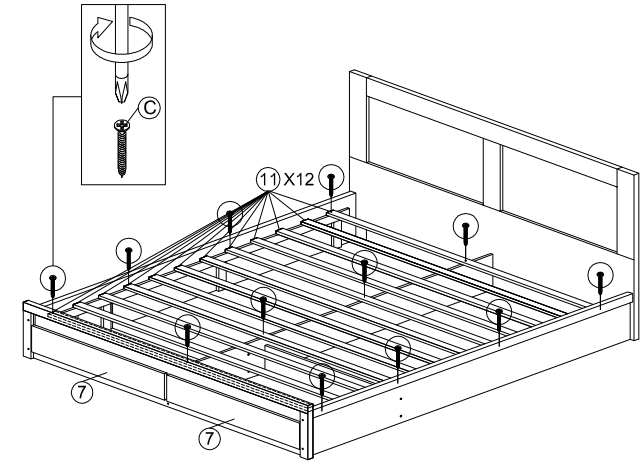

ASSEMBLY INSTRUCTION

MODEL : HM 312

DESC: QUEEN BED WITH 2 DRAWERS

HARDWARE	A	B	C	D	E	F	G	H	I
	WOOD DOWEL 8 X 25	CB SCREW M3.5X16MM	CB SCREW M4X38MM	NAIL 5/8	CSK CAP WOOD M6X50MM	CSK CAP WOOD M6X70MM	MINIFIX CAP 20	L KEY 1	DRAWER SLIDE 18" 2
	10	24	28	20	10	10	20	1	2

ASSEMBLY INSTRUCTION

MODEL : HM 312

DESC: QUEEN BED WITH 2 DRAWERS

STEP 7

STEP 8

STEP 9

COMPLETED