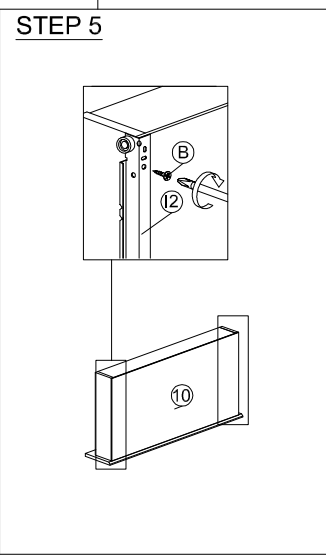

ASSEMBLY INSTRUCTION

MODEL : HM 312

DESC: QUEEN BED WITH 2 DRAWERS

HARDWARE	A	B	C	D	E	F	G	H	I
	WOOD DOWEL 8 X 25	CB SCREW M3.5X16MM	CB SCREW M4X38MM	NAIL 5/8	CSK CAP WOOD M6X50MM	CSK CAP WOOD M6X70MM	MINIFIX CAP 20	L KEY 1	DRAWER SLIDE 18" 2
	10	24	28	20	10	10	20	1	2

ASSEMBLY INSTRUCTION

MODEL : HM 312

DESC: QUEEN BED WITH 2 DRAWERS

STEP 7

STEP 8

STEP 9

COMPLETED