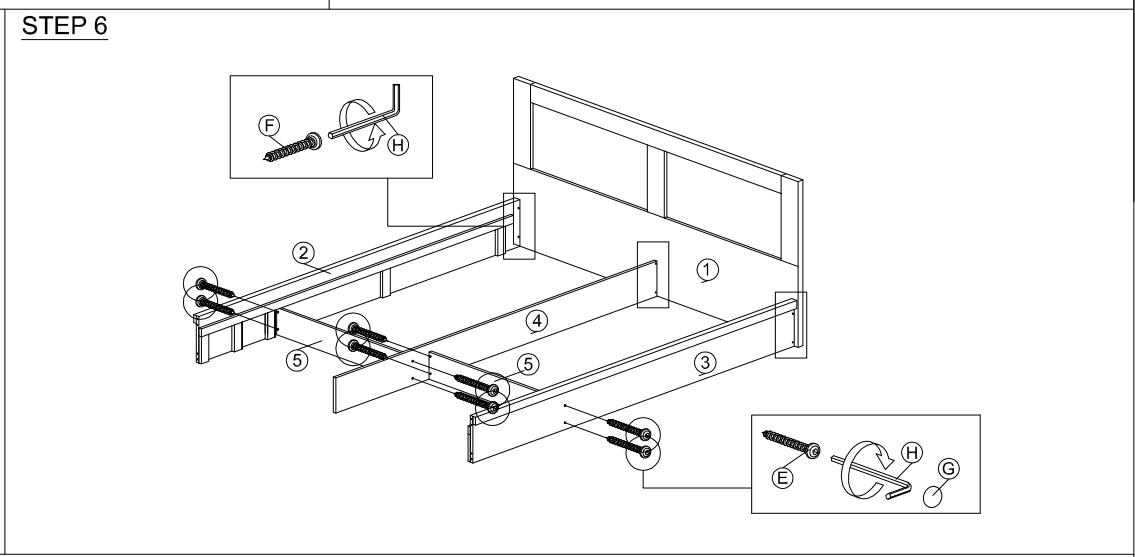

ASSEMBLY INSTRUCTION

MODEL : HM 312

DESC: QUEEN BED WITH 2 DRAWERS

HARDWARE	A	B	C	D	E	F	G	H	I
	WOOD DOWEL 8 X 25	CB SCREW M3.5X16MM	CB SCREW M4X38MM	NAIL 5/8	CSK CAP WOOD M6X50MM	CSK CAP WOOD M6X70MM	MINIFIX CAP 20	L KEY 1	DRAWER SLIDE 18" 2
	10	24	28	20	10	10	20	1	2

ASSEMBLY INSTRUCTION

MODEL : HM 312

DESC: QUEEN BED WITH 2 DRAWERS

STEP 7

STEP 8

STEP 9

COMPLETED