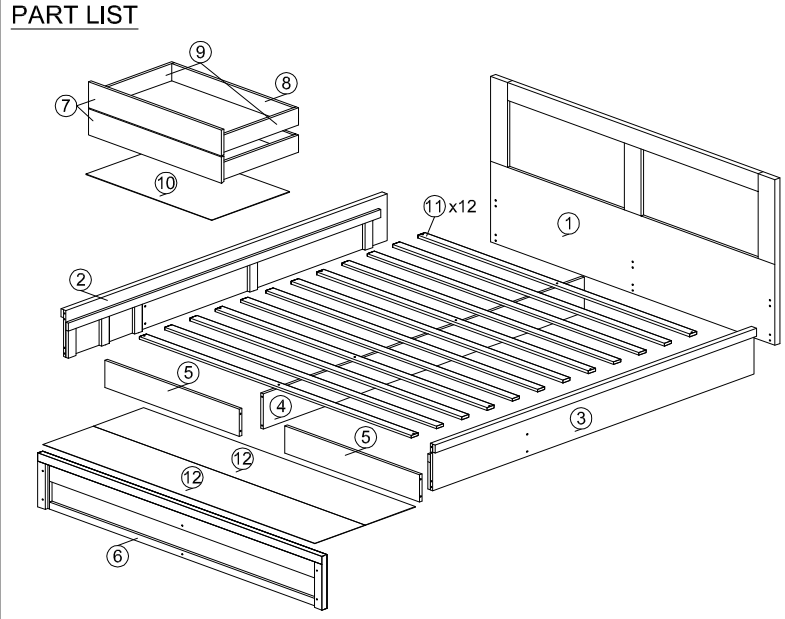

ASSEMBLY INSTRUCTION

MODEL : HM 312

DESC: QUEEN BED WITH 2 DRAWERS

HARDWARE	A	B	C	D	E	F	G	H	I
	WOOD DOWEL 8 X 25	CB SCREW M3.5X16MM	CB SCREW M4X38MM	NAIL 5/8	CSK CAP WOOD M6X50MM	CSK CAP WOOD M6X70MM	MINIFIX CAP 20	L KEY 1	DRAWER SLIDE 18" 2
	10	24	28	20	10	10	20	1	2

ASSEMBLY INSTRUCTION

MODEL : HM 312

DESC: QUEEN BED WITH 2 DRAWERS

STEP 7

STEP 8

STEP 9

COMPLETED