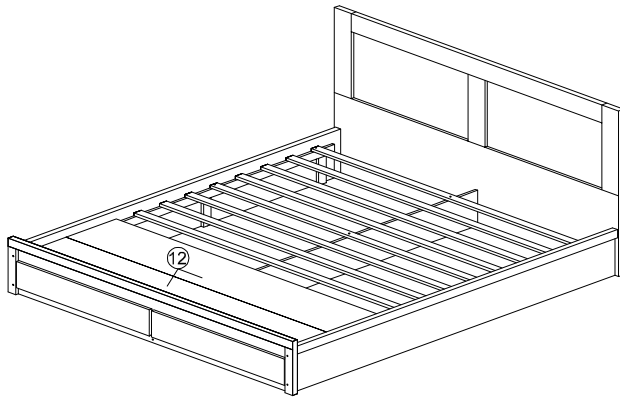

ASSEMBLY INSTRUCTION

MODEL : HM 312

DESC: QUEEN BED WITH 2 DRAWERS

HARDWARE	A	B	C	D	E	F	G	H	I
	WOOD DOWEL 8 X 25	CB SCREW M3.5X16MM	CB SCREW M4X38MM	NAIL 5/8	CSK CAP WOOD M6X50MM	CSK CAP WOOD M6X70MM	MINIFIX CAP 20	L KEY 1	DRAWER SLIDE 18" 2
	10	24	28	20	10	10	20	1	2

ASSEMBLY INSTRUCTION

MODEL : HM 312

DESC: QUEEN BED WITH 2 DRAWERS

STEP 7

STEP 8

STEP 9

COMPLETED