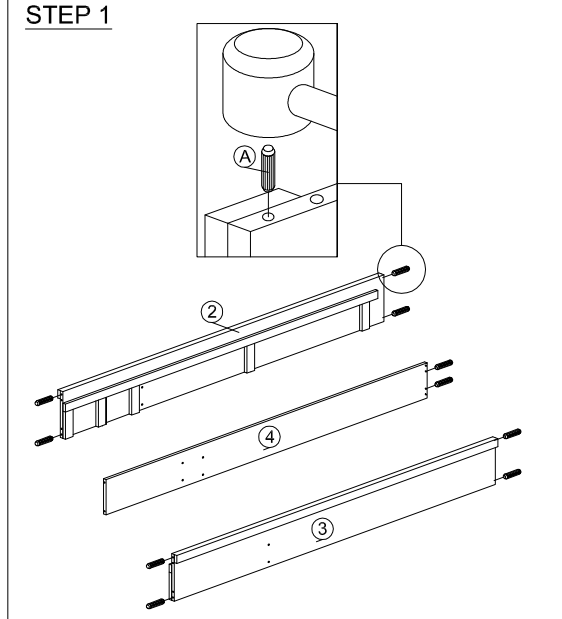

ASSEMBLY INSTRUCTION

MODEL : HM 312

DESC: QUEEN BED WITH 2 DRAWERS

HARDWARE	A	B	C	D	E	F	G	H	I
	WOOD DOWEL 8 X 25	CB SCREW M3.5X16MM	CB SCREW M4X38MM	NAIL 5/8	CSK CAP WOOD M6X50MM	CSK CAP WOOD M6X70MM	MINIFIX CAP 20	L KEY 1	DRAWER SLIDE 18" 2
	10	24	28	20	10	10	20	1	2

ASSEMBLY INSTRUCTION

MODEL : HM 312

DESC: QUEEN BED WITH 2 DRAWERS

STEP 7

STEP 8

STEP 9

COMPLETED