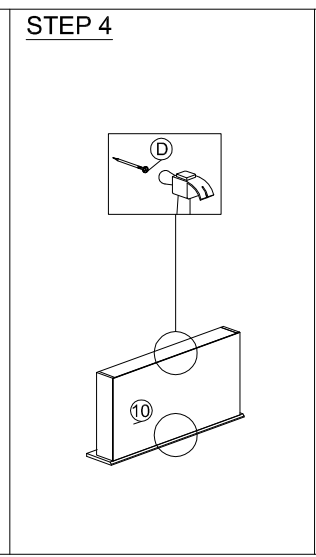

ASSEMBLY INSTRUCTION

MODEL : HM 312

DESC: QUEEN BED WITH 2 DRAWERS

HARDWARE	A	B	C	D	E	F	G	H	I
	WOOD DOWEL 8 X 25	CB SCREW M3.5X16MM	CB SCREW M4X38MM	NAIL 5/8	CSK CAP WOOD M6X50MM	CSK CAP WOOD M6X70MM	MINIFIX CAP 20	L KEY 1	DRAWER SLIDE 18" 2
	10	24	28	20	10	10	20	1	2

ASSEMBLY INSTRUCTION

MODEL : HM 312

DESC: QUEEN BED WITH 2 DRAWERS

STEP 7

STEP 8

STEP 9

COMPLETED