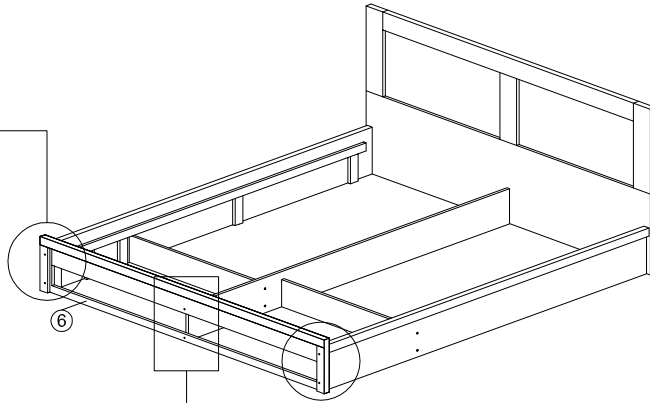

ASSEMBLY INSTRUCTION

MODEL : HM 312

DESC: QUEEN BED WITH 2 DRAWERS

HARDWARE	A	B	C	D	E	F	G	H	I
	WOOD DOWEL 8 X 25	CB SCREW M3.5X16MM	CB SCREW M4X38MM	NAIL 5/8	CSK CAP WOOD M6X50MM	CSK CAP WOOD M6X70MM	MINIFIX CAP 20	L KEY 1	DRAWER SLIDE 18" 2
	10	24	28	20	10	10	20	1	2

ASSEMBLY INSTRUCTION

MODEL : HM 312

DESC: QUEEN BED WITH 2 DRAWERS

STEP 7

STEP 8

STEP 9

COMPLETED