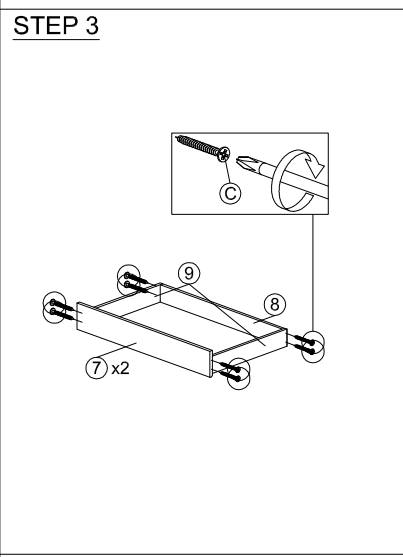

ASSEMBLY INSTRUCTION

MODEL : HM 312

DESC: QUEEN BED WITH 2 DRAWERS

HARDWARE	A	B	C	D	E	F	G	H	I
	WOOD DOWEL 8 X 25	CB SCREW M3.5X16MM	CB SCREW M4X38MM	NAIL 5/8	CSK CAP WOOD M6X50MM	CSK CAP WOOD M6X70MM	MINIFIX CAP 20	L KEY 1	DRAWER SLIDE 18" 2
	10	24	28	20	10	10	20	1	2

ASSEMBLY INSTRUCTION

MODEL : HM 312

DESC: QUEEN BED WITH 2 DRAWERS

STEP 7

STEP 8

STEP 9

COMPLETED