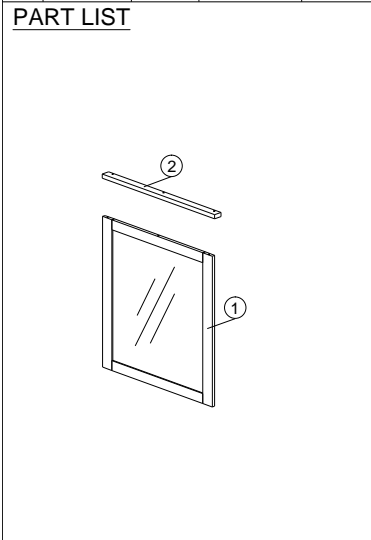

# ASSEMBLY INSTRUCTION

MODEL : HM 314

DESCRIPTION : MIRROR

HARDWARE	A	B	C	D	E
	 CSK CAP M6X50MM 1X3	 CSK CAP 1X3	 ALLEN KEY 1X1	 CB SCREW M4X38MM 1X2	 PLASTIC WALL ANCHOR-RED 1X2

Follow the instruction to fix the completed mirror to the wall :