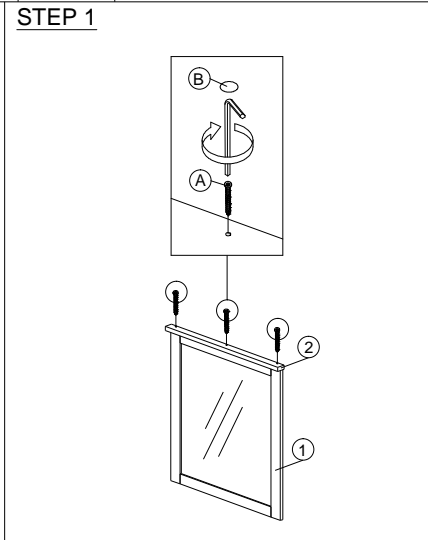

# ASSEMBLY INSTRUCTION

MODEL : HM 314

DESCRIPTION : MIRROR

HARDWARE	A	B	C	D	E
	 CSK CAP M6X50MM 1X3	 CSK CAP 1X3	 ALLEN KEY 1X1	 CB SCREW M4X38MM 1X2	 PLASTIC WALL ANCHOR-RED 1X2

Follow the instruction to fix the completed mirror to the wall :