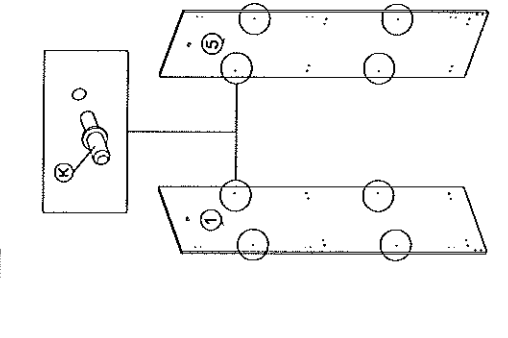

ASSEMBLY INSTRUCTION

MODEL : HM337.02 DESC : WARDROBE WITH 2 DOORS

	SOFT, DRY CLOTH	CHEMICAL	HEAT	KEEP DRY	HANDLE WITH CARE	DO NOT USE KNIFE

HARDWARE	
A	WOOD BUSH 16
B	CB SCREW 50MM 4
C	CB SCREW 38MM 8
D	NAIL 50 30
E	TAPPING SCREW 12X12MM 24
F	HANDLE 100 2
G	CB SCREW 25MM 4
H	PVC NAIL WITH PIN 12 5
I	HINGES 20 6
J	18MM CHROME PIPE 1
K	METAL SHELF SUPPORT 8

PART LIST

STEP 1

STEP 2

STEP 3

STEP 4

STEP 5

STEP 6

STEP 7

ASSEMBLY INSTRUCTION

MODEL : HM 337.02 DESC : WARDROBE WITH 2 DOORS

STEP 8	SOFT, DRY CLOTH	CHEMICAL	HEAT	KEEP DRY	HANDLE WITH CARE	DO NOT USE KNIFE

STEP 8

STEP 9

COMPLETED

STEP 10