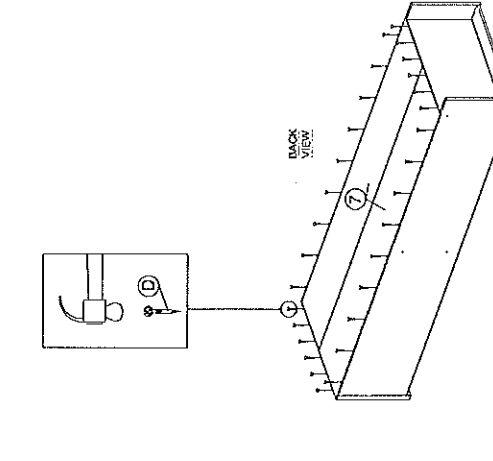

ASSEMBLY INSTRUCTION

MODEL : HM337.02 DESC : WARDROBE WITH 2 DOORS

	SOFT, DRY CLOTH	CHEMICAL	HEAT	KEEP DRY	HANDLE WITH CARE	DO NOT USE KNIFE

HARDWARE	
A	WOOD BUSH 16
B	CB SCREW 50MM 4
C	CB SCREW 38MM 8
D	NAIL 50 30
E	TAPPING SCREW 12X12MM 24
F	HANDLE 100 2
G	CB SCREW 25MM 4
H	PVC NAIL WITH PIN 12 5
I	HINGES 20 6
J	18MM CHROME PIPE 1
K	METAL SHELF SUPPORT 8

PART LIST

STEP 1

STEP 2

STEP 3

STEP 4

STEP 5

STEP 6

STEP 7

ASSEMBLY INSTRUCTION

MODEL : HM 337.02 DESC : WARDROBE WITH 2 DOORS

STEP 8	SOFT, DRY CLOTH	CHEMICAL	HEAT	KEEP DRY	HANDLE WITH CARE	DO NOT USE KNIFE

STEP 8

STEP 9

COMPLETED

STEP 10