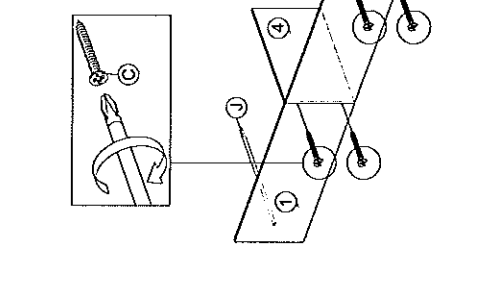

ASSEMBLY INSTRUCTION

MODEL : HM337.02 DESC : WARDROBE WITH 2 DOORS

	SOFT, DRY CLOTH	CHEMICAL	HEAT	KEEP DRY	HANDLE WITH CARE	DO NOT USE KNIFE

HARDWARE	
A	WOOD BUSH 16
B	CB SCREW 50MM 4
C	CB SCREW 38MM 8
D	NAIL 50 30
E	TAPPING SCREW 12X12MM 24
F	HANDLE 100 2
G	CB SCREW 25MM 4
H	PVC NAIL WITH PIN 12 5
I	HINGES 20 6
J	18MM CHROME PIPE 1
K	METAL SHELF SUPPORT 8

PART LIST

STEP 1

STEP 2

STEP 3

STEP 4

STEP 5

STEP 6

STEP 7

ASSEMBLY INSTRUCTION

MODEL : HM 337.02 DESC : WARDROBE WITH 2 DOORS

STEP 8	SOFT, DRY CLOTH	CHEMICAL	HEAT	KEEP DRY	HANDLE WITH CARE	DO NOT USE KNIFE

STEP 8

STEP 9

COMPLETED

STEP 10