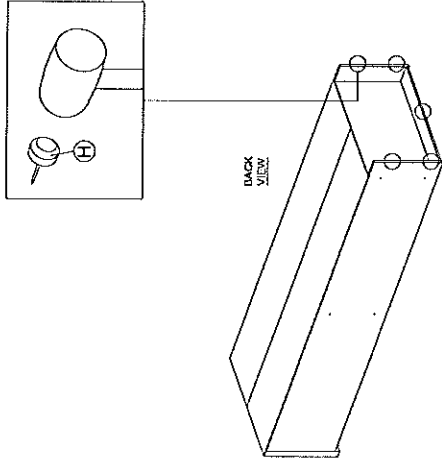

ASSEMBLY INSTRUCTION

MODEL : HM337.02 DESC : WARDROBE WITH 2 DOORS

	SOFT, DRY CLOTH	CHEMICAL	HEAT	KEEP DRY	HANDLE WITH CARE	DO NOT USE KNIFE

HARDWARE	
A	WOOD BUSH 16
B	CB SCREW 50MM 4
C	CB SCREW 38MM 8
D	NAIL 50 30
E	TAPPING SCREW 12X12MM 24
F	HANDLE 100 2
G	CB SCREW 25MM 4
H	PVC NAIL WITH PIN 12 5
I	HINGES 20 6
J	18MM CHROME PIPE 1
K	METAL SHELF SUPPORT 8

PART LIST

STEP 1

STEP 2

STEP 3

STEP 4

STEP 5

STEP 6

STEP 7

ASSEMBLY INSTRUCTION

MODEL : HM 337.02 DESC : WARDROBE WITH 2 DOORS

STEP 8	SOFT, DRY CLOTH	CHEMICAL	HEAT	KEEP DRY	HANDLE WITH CARE	DO NOT USE KNIFE

STEP 8

STEP 9

COMPLETED

STEP 10