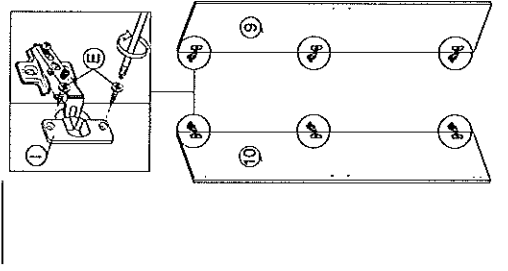

ASSEMBLY INSTRUCTION

MODEL : HM337.02 DESC : WARDROBE WITH 2 DOORS

	SOFT, DRY CLOTH	CHEMICAL	HEAT	KEEP DRY	HANDLE WITH CARE	DO NOT USE KNIFE

HARDWARE	
A	WOOD BUSH 16
B	CB SCREW 50MM 4
C	CB SCREW 38MM 8
D	NAIL 50 30
E	TAPPING SCREW 12X12MM 24
F	HANDLE 100 2
G	CB SCREW 25MM 4
H	PVC NAIL WITH PIN 12 5
I	HINGES 20 6
J	18MM CHROME PIPE 1
K	METAL SHELF SUPPORT 8

PART LIST

STEP 1

STEP 2

STEP 3

STEP 4

STEP 5

STEP 6

STEP 7

ASSEMBLY INSTRUCTION

MODEL : HM 337.02 DESC : WARDROBE WITH 2 DOORS

STEP 8	SOFT, DRY CLOTH	CHEMICAL	HEAT	KEEP DRY	HANDLE WITH CARE	DO NOT USE KNIFE

STEP 8

STEP 9

COMPLETED

STEP 10