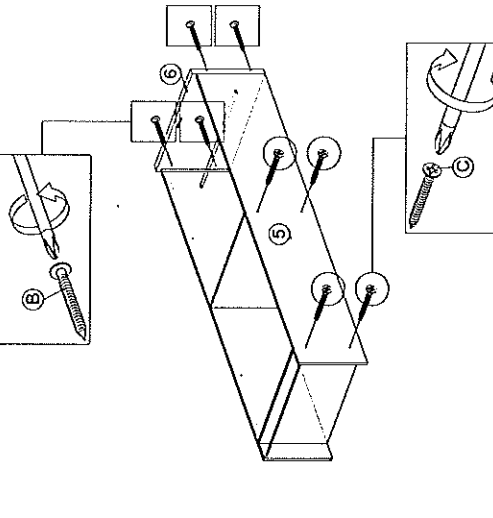

ASSEMBLY INSTRUCTION

MODEL : HM337.02 DESC : WARDROBE WITH 2 DOORS

	SOFT, DRY CLOTH	CHEMICAL	HEAT	KEEP DRY	HANDLE WITH CARE	DO NOT USE KNIFE

HARDWARE	
A	WOOD BUSH 16
B	CB SCREW 50MM 4
C	CB SCREW 38MM 8
D	NAIL 50 30
E	TAPPING SCREW 12X12MM 24
F	HANDLE 100 2
G	CB SCREW 25MM 4
H	PVC NAIL WITH PIN 12 5
I	HINGES 20 6
J	18MM CHROME PIPE 1
K	METAL SHELF SUPPORT 8

PART LIST

STEP 1

STEP 2

STEP 3

STEP 4

STEP 5

STEP 6

STEP 7

ASSEMBLY INSTRUCTION

MODEL : HM 337.02 DESC : WARDROBE WITH 2 DOORS

STEP 8	SOFT, DRY CLOTH	CHEMICAL	HEAT	KEEP DRY	HANDLE WITH CARE	DO NOT USE KNIFE

STEP 8

STEP 9

COMPLETED

STEP 10