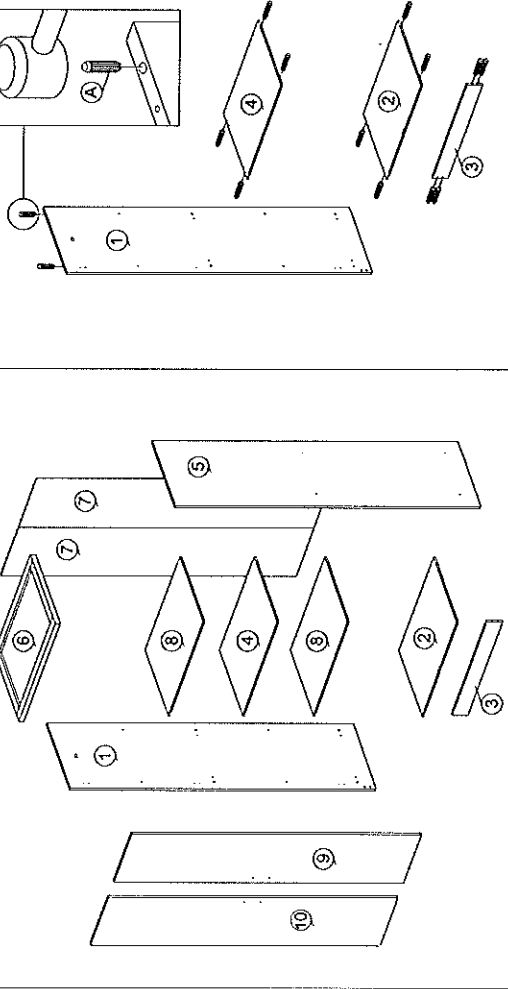

ASSEMBLY INSTRUCTION

MODEL : HM337.02 DESC : WARDROBE WITH 2 DOORS

	SOFT, DRY CLOTH	CHEMICAL	HEAT	KEEP DRY	HANDLE WITH CARE	DO NOT USE KNIFE

HARDWARE	
A	WOOD BUSH 16
B	CB SCREW 50MM 4
C	CB SCREW 38MM 8
D	NAIL 50 30
E	TAPPING SCREW 12X12MM 24
F	HANDLE 100 2
G	CB SCREW 25MM 4
H	PVC NAIL WITH PIN 12 5
I	HINGES 20 6
J	18MM CHROME PIPE 1
K	METAL SHELF SUPPORT 8

PART LIST

STEP 1

STEP 2

STEP 3

STEP 4

STEP 5

STEP 6

STEP 7