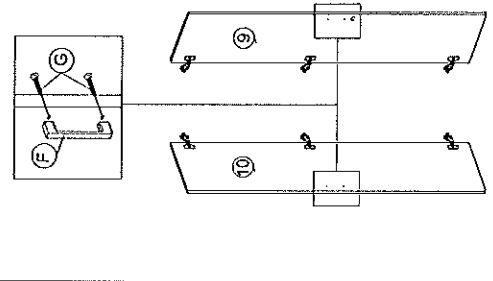

ASSEMBLY INSTRUCTION

MODEL : HM337.02 DESC : WARDROBE WITH 2 DOORS

	SOFT, DRY CLOTH	CHEMICAL	HEAT	KEEP DRY	HANDLE WITH CARE	DO NOT USE KNIFE

HARDWARE	
A	WOOD BUSH 16
B	CB SCREW 50MM 4
C	CB SCREW 38MM 8
D	NAIL 50 30
E	TAPPING SCREW 12X12MM 24
F	HANDLE 100 2
G	CB SCREW 25MM 4
H	PVC NAIL WITH PIN 12 5
I	HINGES 20 6
J	18MM CHROME PIPE 1
K	METAL SHELF SUPPORT 8

PART LIST

STEP 1

STEP 2

STEP 3

STEP 4

STEP 5

STEP 6

STEP 7

ASSEMBLY INSTRUCTION

MODEL : HM 337.02 DESC : WARDROBE WITH 2 DOORS

STEP 8	SOFT, DRY CLOTH	CHEMICAL	HEAT	KEEP DRY	HANDLE WITH CARE	DO NOT USE KNIFE

STEP 8

STEP 9

COMPLETED

STEP 10