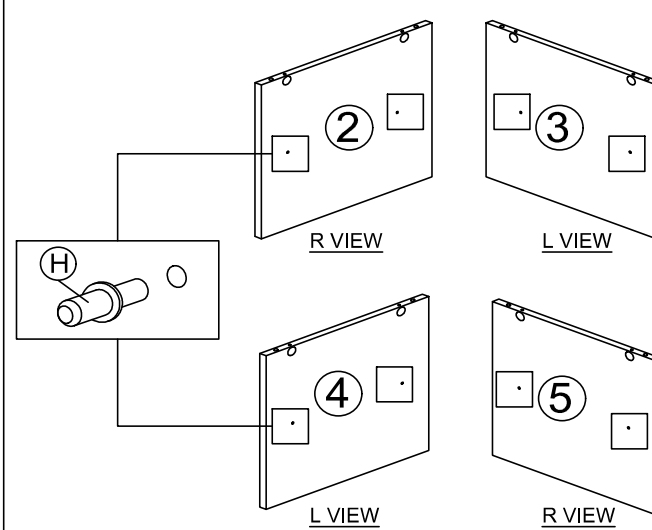

ASSEMBLY INSTRUCTION

MODEL : HM 2342.01

DESCRIPTION : TV CABINET

HARDWARE	A	B	C	D	E	F	G	H
	WOOD DOWEL M8 X 25MM	CB SCREW M3.5X16MM	CSK CAP WOOD M6X50MM	NAIL 5/8	L KEY	MINIFIX (HOUSING)	5038 PVC SQUARE LEG	SHELF SUPPORT
	16	20	8	26	1	8 8 8	5	8

PART LIST

STEP 1

BOTTOM VIEW

STEP 2

STEP 3

BOTTOM VIEW

STEP 4

STEP 5

ASSEMBLY INSTRUCTION

MODEL : HM 2342.01

DESCRIPTION : TV CABINET

STEP 6

STEP 7

STEP 8

COMPLETED