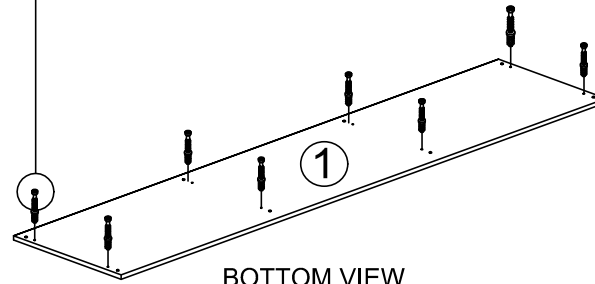

ASSEMBLY INSTRUCTION

MODEL : HM 2342.01

DESCRIPTION : TV CABINET

HARDWARE	A	B	C	D	E	F	G	H
	WOOD DOWEL M8 X 25MM	CB SCREW M3.5X16MM	CSK CAP WOOD M6X50MM	NAIL 5/8	L KEY	MINIFIX (HOUSING)	5038 PVC SQUARE LEG	SHELF SUPPORT
	16	20	8	26	1	8 8 8	5	8

PART LIST

STEP 1

BOTTOM VIEW

STEP 2

STEP 3

BOTTOM VIEW

STEP 4

STEP 5