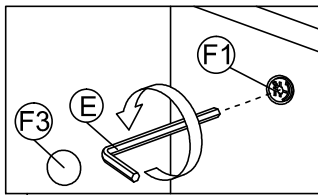

ASSEMBLY INSTRUCTION

MODEL : HM 2342.01

DESCRIPTION : TV CABINET

STEP 6