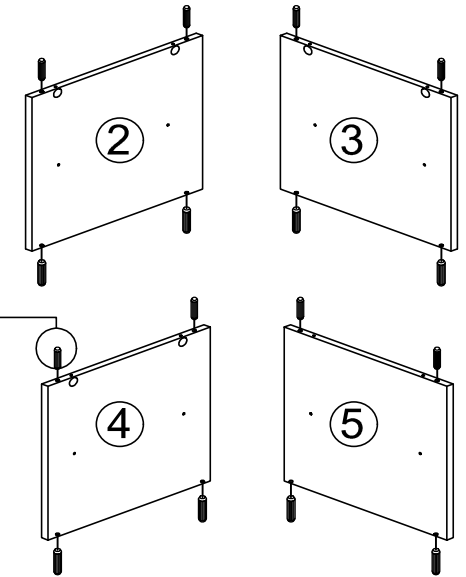

ASSEMBLY INSTRUCTION

MODEL : HM 2342.01

DESCRIPTION : TV CABINET

HARDWARE	A	B	C	D	E	F	G	H
	WOOD DOWEL M8 X 25MM	CB SCREW M3.5X16MM	CSK CAP WOOD M6X50MM	NAIL 5/8	L KEY	MINIFIX (HOUSING)	5038 PVC SQUARE LEG	SHELF SUPPORT
	16	20	8	26	1	8 8 8	5	8

PART LIST

STEP 1

BOTTOM VIEW

STEP 2

STEP 3

BOTTOM VIEW

STEP 4

STEP 5

ASSEMBLY INSTRUCTION

MODEL : HM 2342.01

DESCRIPTION : TV CABINET

STEP 6

STEP 7

STEP 8

COMPLETED