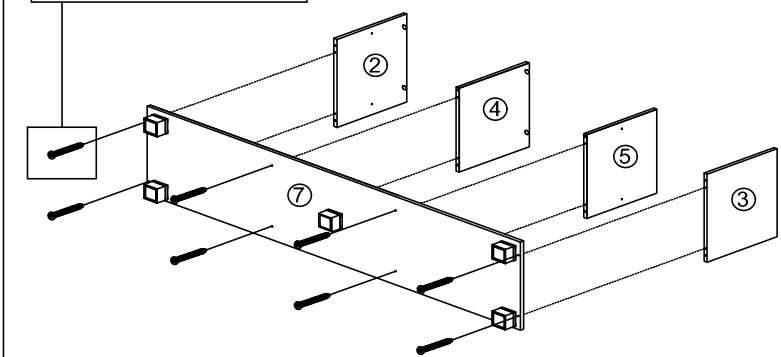

ASSEMBLY INSTRUCTION

MODEL : HM 2342.01

DESCRIPTION : TV CABINET

HARDWARE	A	B	C	D	E	F	G	H
	WOOD DOWEL M8 X 25MM	CB SCREW M3.5X16MM	CSK CAP WOOD M6X50MM	NAIL 5/8	L KEY	MINIFIX (HOUSING)	5038 PVC SQUARE LEG	SHELF SUPPORT
	16	20	8	26	1	8 8 8	5	8

PART LIST

STEP 1

BOTTOM VIEW

STEP 2

STEP 3

BOTTOM VIEW

STEP 4

STEP 5

ASSEMBLY INSTRUCTION

MODEL : HM 2342.01

DESCRIPTION : TV CABINET

STEP 6

STEP 7

STEP 8

COMPLETED