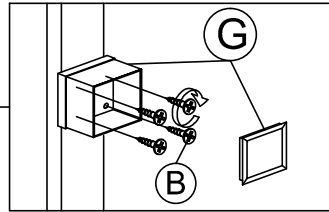

ASSEMBLY INSTRUCTION

MODEL : HM 2342.01

DESCRIPTION : TV CABINET

HARDWARE	A	B	C	D	E	F	G	H
	WOOD DOWEL M8 X 25MM	CB SCREW M3.5X16MM	CSK CAP WOOD M6X50MM	NAIL 5/8	L KEY	MINIFIX (HOUSING)	5038 PVC SQUARE LEG	SHELF SUPPORT
	16	20	8	26	1	8 8 8	5	8

PART LIST

STEP 1

BOTTOM VIEW

STEP 2

STEP 3

BOTTOM VIEW

STEP 4

STEP 5

ASSEMBLY INSTRUCTION

MODEL : HM 2342.01

DESCRIPTION : TV CABINET

STEP 6

STEP 7

STEP 8

COMPLETED