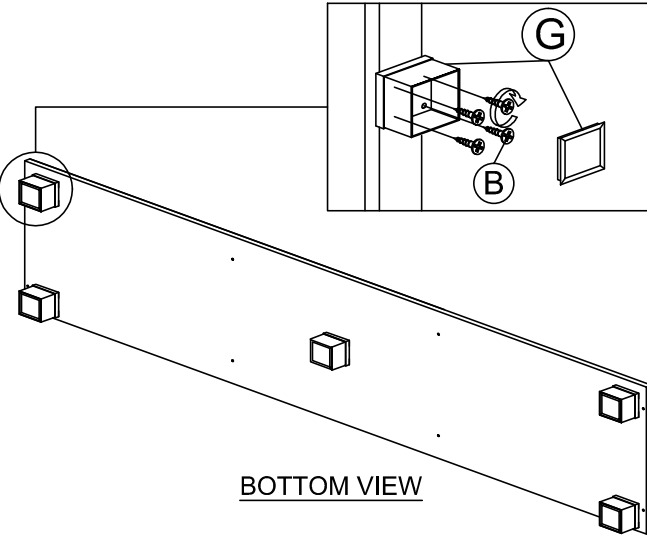

ASSEMBLY INSTRUCTION

MODEL : HM 2342.01

DESCRIPTION : TV CABINET

HARDWARE	A	B	C	D	E	F	G	H
	WOOD DOWEL M8 X 25MM	CB SCREW M3.5X16MM	CSK CAP WOOD M6X50MM	NAIL 5/8	L KEY	MINIFIX (HOUSING)	5038 PVC SQUARE LEG	SHELF SUPPORT
	16	20	8	26	1	8 8 8	5	8

PART LIST

STEP 1

BOTTOM VIEW

STEP 2

STEP 3

BOTTOM VIEW

STEP 4

STEP 5