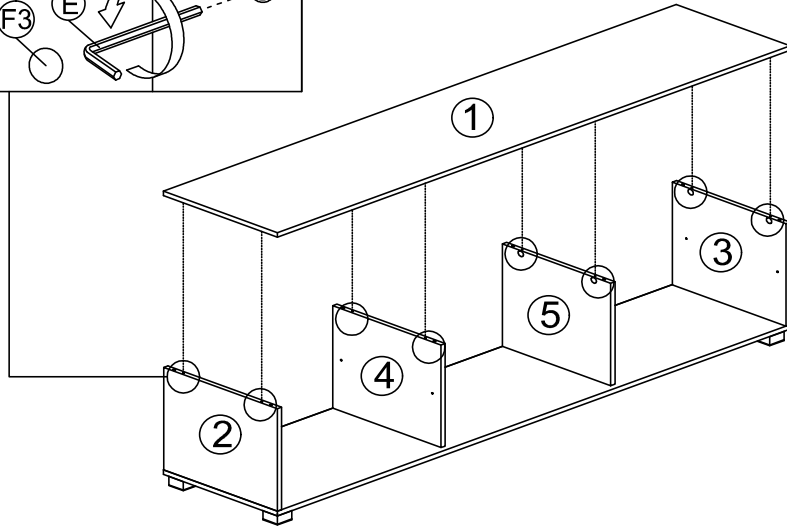

ASSEMBLY INSTRUCTION

MODEL : HM 2342.01

DESCRIPTION : TV CABINET

HARDWARE	A	B	C	D	E	F	G	H
	WOOD DOWEL M8 X 25MM	CB SCREW M3.5X16MM	CSK CAP WOOD M6X50MM	NAIL 5/8	L KEY	MINIFIX (HOUSING)	5038 PVC SQUARE LEG	SHELF SUPPORT
	16	20	8	26	1	8 8 8	5	8

PART LIST

STEP 1

BOTTOM VIEW

STEP 2

STEP 3

BOTTOM VIEW

STEP 4

STEP 5

ASSEMBLY INSTRUCTION

MODEL : HM 2342.01

DESCRIPTION : TV CABINET

STEP 6

STEP 7

STEP 8

COMPLETED