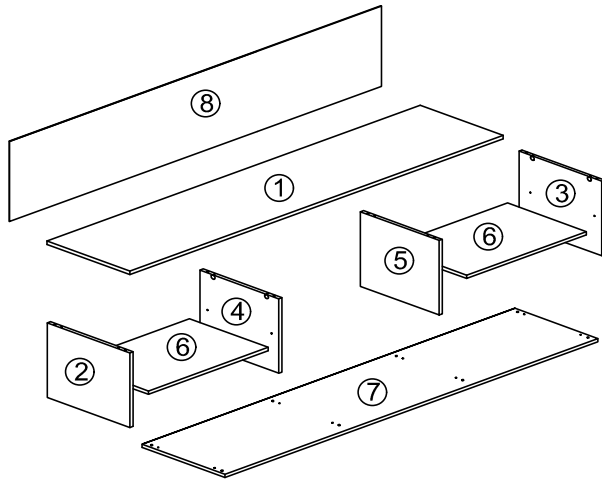

ASSEMBLY INSTRUCTION

MODEL : HM 2342.01

DESCRIPTION : TV CABINET

HARDWARE	A	B	C	D	E	F	G	H
	WOOD DOWEL M8 X 25MM	CB SCREW M3.5X16MM	CSK CAP WOOD M6X50MM	NAIL 5/8	L KEY	MINIFIX (HOUSING)	5038 PVC SQUARE LEG	SHELF SUPPORT
	16	20	8	26	1	8 8 8	5	8

PART LIST

STEP 1

BOTTOM VIEW

STEP 2

STEP 3

BOTTOM VIEW

STEP 4

STEP 5

ASSEMBLY INSTRUCTION

MODEL : HM 2342.01

DESCRIPTION : TV CABINET

STEP 6

STEP 7

STEP 8

COMPLETED